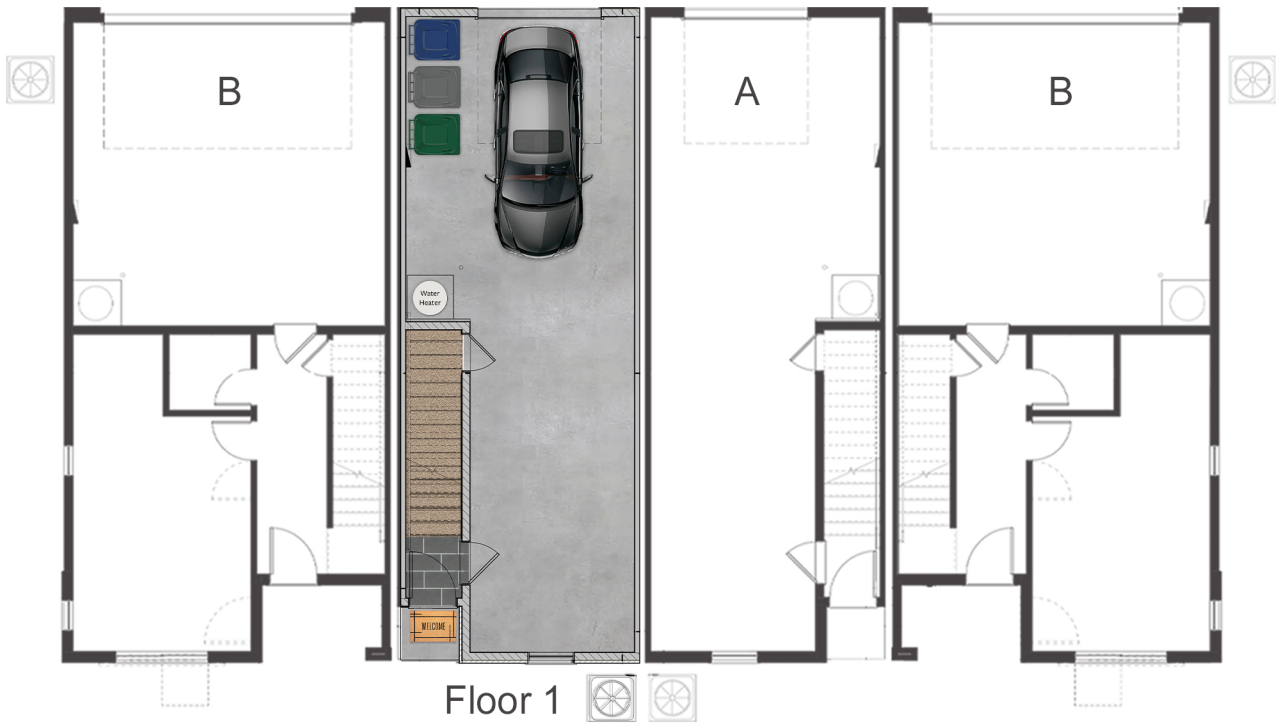

DRE#01885474

contemporary
COMMONS

Plan A

1204 Sq. Ft.
2 Bed/2.5 Bath | 2 Car Garage

contemporary
COMMONS

Plan B

2094 Sq. Ft.
2-4 Bed/3.5 Bath | 2 Car Garage

Contemporary COMMONS COMMUNITY MAP