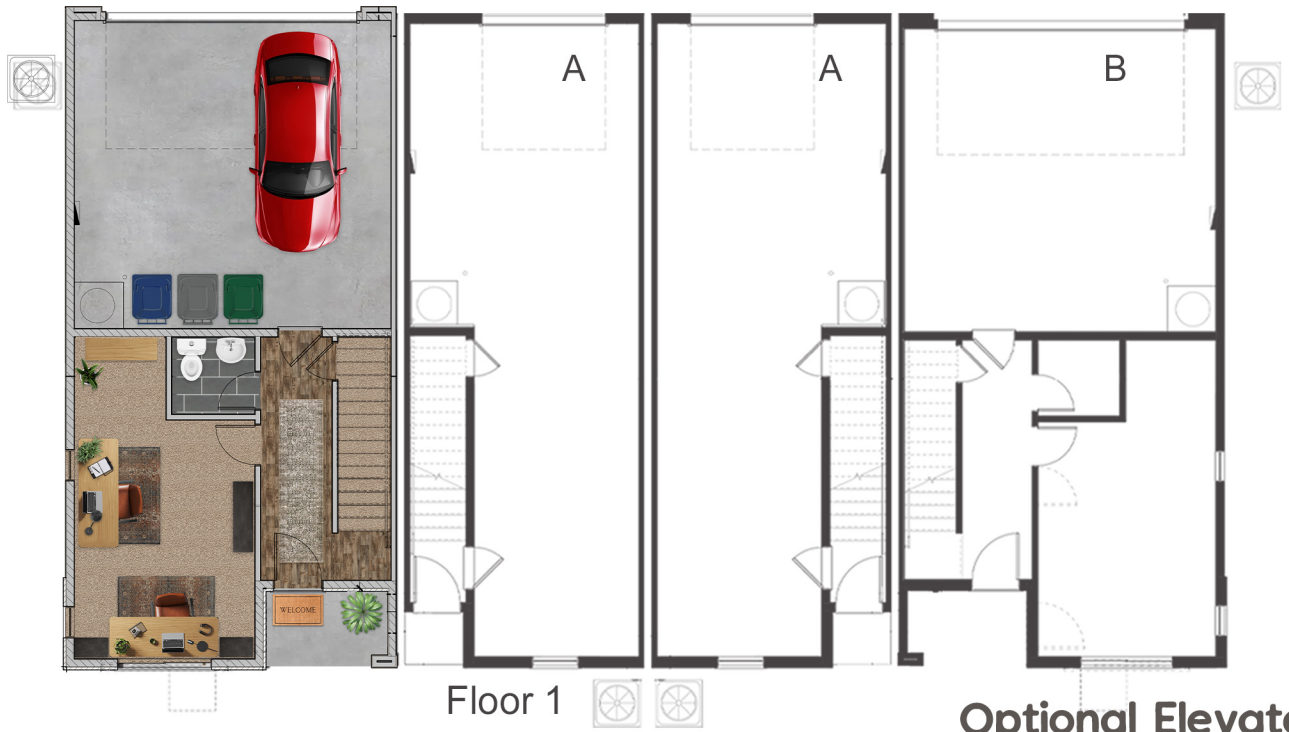

DRE#01885474

contemporary
COMMONS

Plan A

1204 Sq. Ft.
2 Bed/2.5 Bath | 2 Car Garage

contemporary
COMMONS

Plan B

2094 Sq. Ft.
2-4 Bed/3.5 Bath | 2 Car Garage

Contemporary COMMONS COMMUNITY MAP

Interior Features

- Laminate flooring at entry and main level
- 9' ceilings on the first and third floors; 10' ceilings on the second floor
- 8' interior doors with 3" casing
- 5" architectural baseboards
- LED lighting per plan
- Designer-selected paint (semi-gloss in kitchen, bathrooms, laundry; flat elsewhere)
- All-electric community