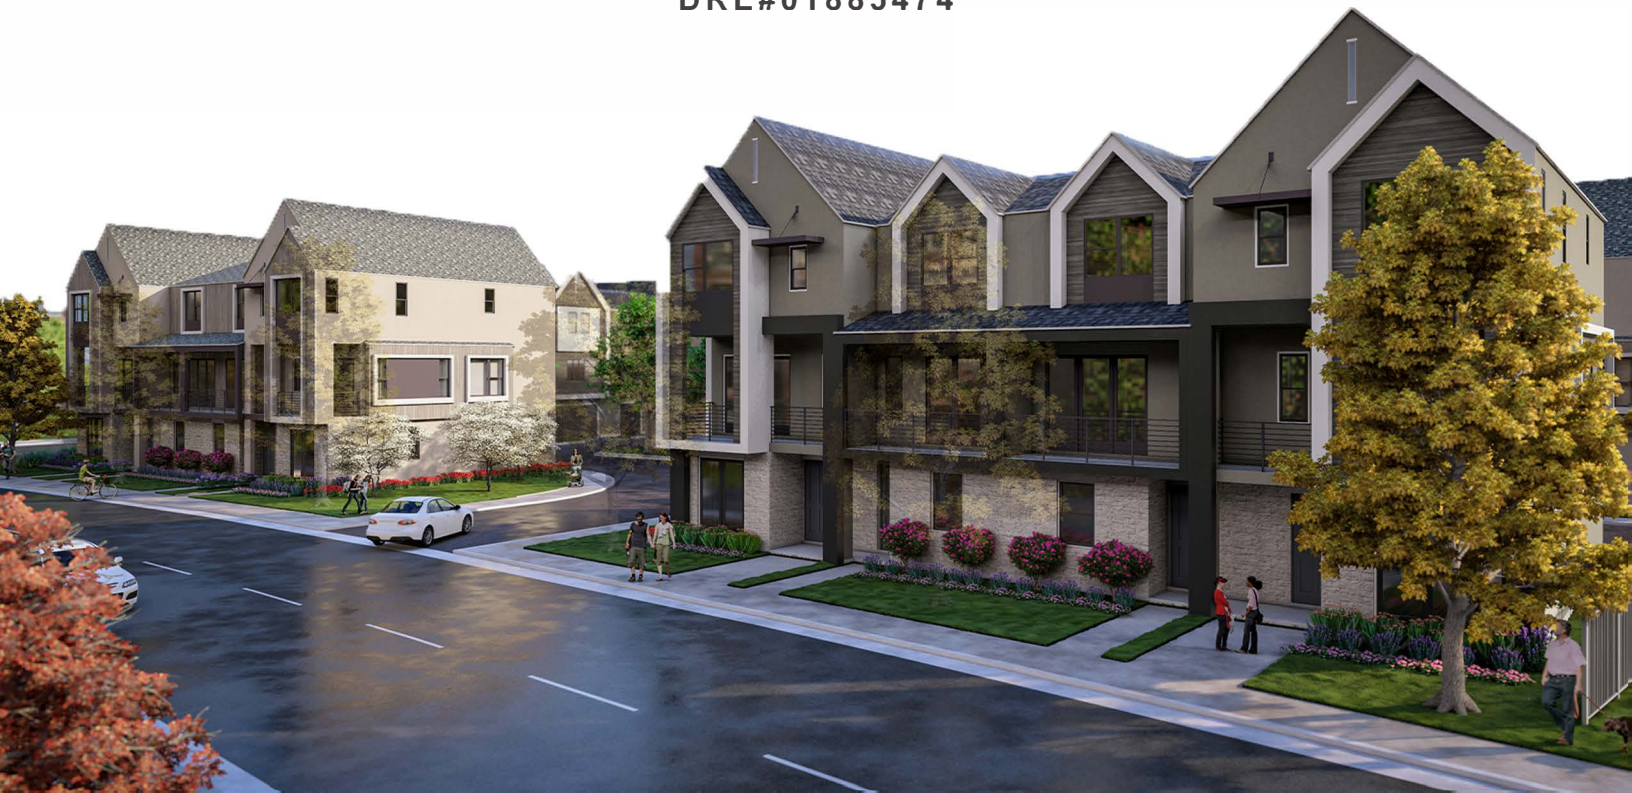

contemporary COMMONS

Sacramento, CA

Welcome home to timeless elegance
and modern innovation.

Contemporary COMMONS

Welcome to Contemporary Commons, a vibrant new community nestled in the heart of Arden, Sacramento. Designed with modern living in mind, Contemporary Commons offers an array of features perfect for families, young professionals, and retirees alike.

Join the Contemporary Commons community today and experience the best of modern living in Sacramento.

**See more about the community and sign up for our interest list at:
www.rbhomes.com/communities/contemporary-commons**

DRE#01885474

contemporary
COMMONS

Plan A

1204 Sq. Ft.
2 Bed/2.5 Bath | 2 Car Garage

contemporary
COMMONS

Plan B

2094 Sq. Ft.
2-4 Bed/3.5 Bath | 2 Car Garage

Contemporary COMMONS COMMUNITY MAP

STANDARD FEATURES

Architectural Features

- Two architectural elevations with designer colors
- Integrated color composition roofing
- Steel panel sectional garage door
- Illuminated address
- Solar energy system (owned)