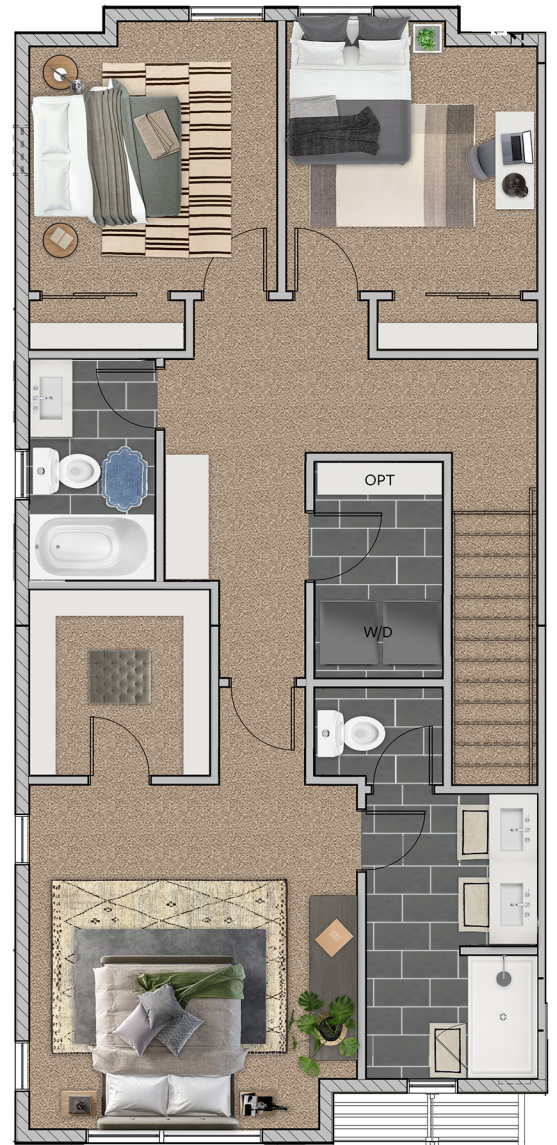

DRE#01885474

contemporary
COMMONS

Plan A

1204 Sq. Ft.
2 Bed/2.5 Bath | 2 Car Garage

contemporary
COMMONS

Plan B

2094 Sq. Ft.
2-4 Bed/3.5 Bath | 2 Car Garage

Contemporary COMMONS COMMUNITY MAP

Interior Features

- Laminate flooring at entry and main level
- 9' ceilings on the first and third floors; 10' ceilings on the second floor
- 8' interior doors with 3" casing
- 5" architectural baseboards
- LED lighting per plan
- Designer-selected paint (semi-gloss in kitchen, bathrooms, laundry; flat elsewhere)
- All-electric community

Primary Suite Features

- Large showers with solid surface walls
- Vanity sinks with solid surface countertops
- Spacious walk-in closet
- 12x24 designer-selected floor tile
- Elongated toilet
- Contemporary plumbing fixtures

Secondary Bathroom Features

- Solid surface countertops
- Solid surface surround
- 12x24 floor tile
- Contemporary plumbing fixtures