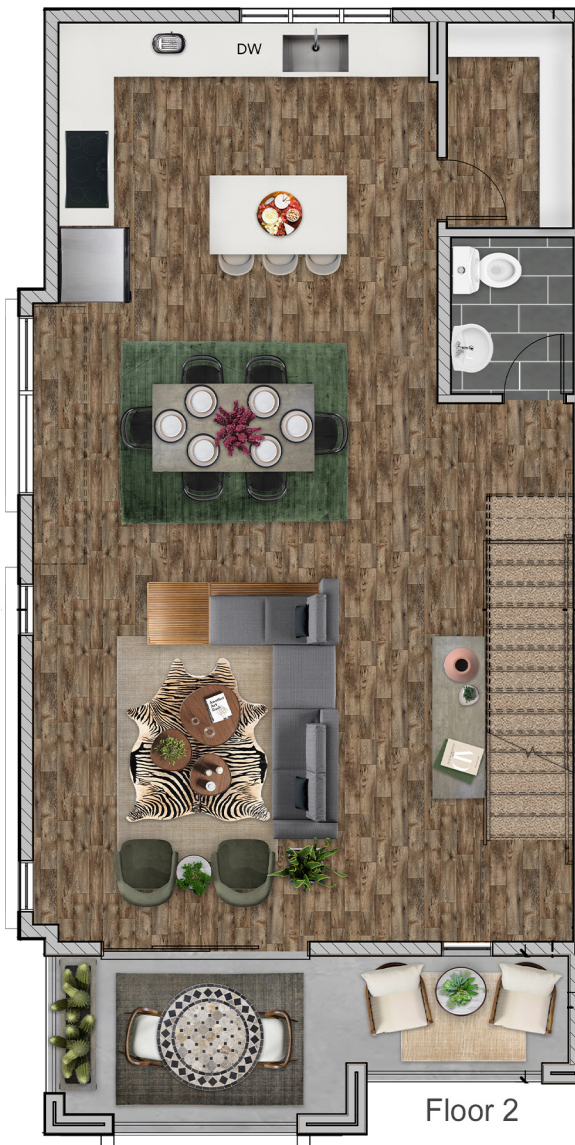

DRE#01885474

contemporary
COMMONS

Plan A

1204 Sq. Ft.
2 Bed/2.5 Bath | 2 Car Garage

contemporary
COMMONS

Plan B

2094 Sq. Ft.
2-4 Bed/3.5 Bath | 2 Car Garage

Contemporary COMMONS COMMUNITY MAP

Interior Features

- Laminate flooring at entry and main level
- 9' ceilings on the first and third floors; 10' ceilings on the second floor
- 8' interior doors with 3" casing
- 5" architectural baseboards
- LED lighting per plan
- Designer-selected paint (semi-gloss in kitchen, bathrooms, laundry; flat elsewhere)
- All-electric community

Primary Suite Features

- Large showers with solid surface walls
- Vanity sinks with solid surface countertops
- Spacious walk-in closet
- 12x24 designer-selected floor tile
- Elongated toilet
- Contemporary plumbing fixtures

Secondary Bathroom Features

- Solid surface countertops
- Solid surface surround
- 12x24 floor tile
- Contemporary plumbing fixtures